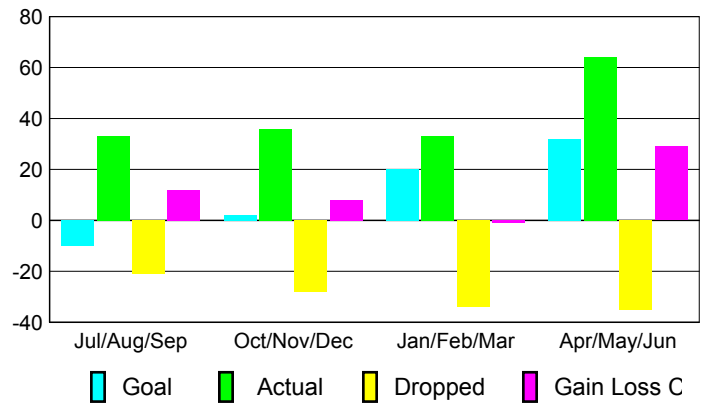

Membership Results 2009-2010

Goal, New, Dropped, Gain/Loss