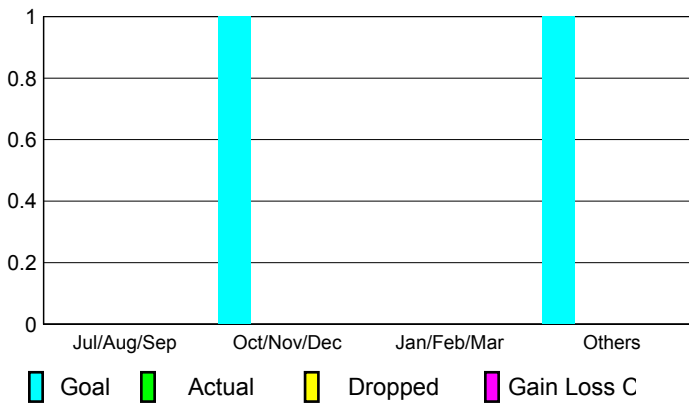

2009-2010 GMT Quarterly Report for District (or Undistricted) **District 115CS**

GMT: HOWARD PATRICK LEE

Location: PORTUGAL

GMT CA: 4

CLUBS

<u>Club Results</u> 2009-2010	<u>Clubs</u> 2008-2009

Month	New Club Goal	Actual New Clubs	Actual Dropped Clubs	Gain/Loss of Clubs	Gain/Loss of Clubs
Jul/Aug/Sep	0	0	0	0	0
Oct/Nov/Dec	1	0	0	0	0
Jan/Feb/Mar	0	0	0	0	0
Apr/May/June	1	0	0	0	0
Totals	2	0	0	0	0

Club Results 2009-2010

Goal, New, Dropped, Gain/Loss