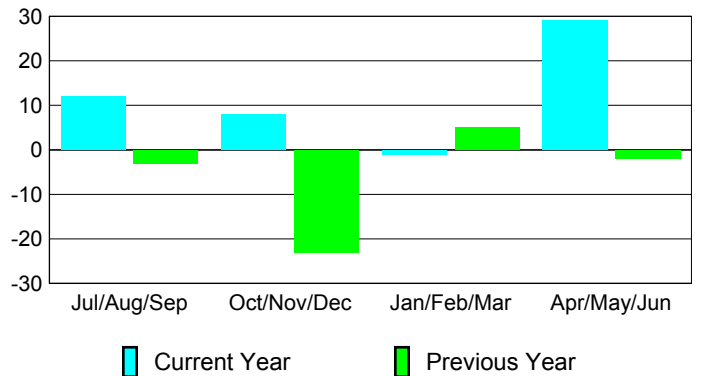

Comparison of Membership Gain/Loss

Current Year Compared to the Previous Year